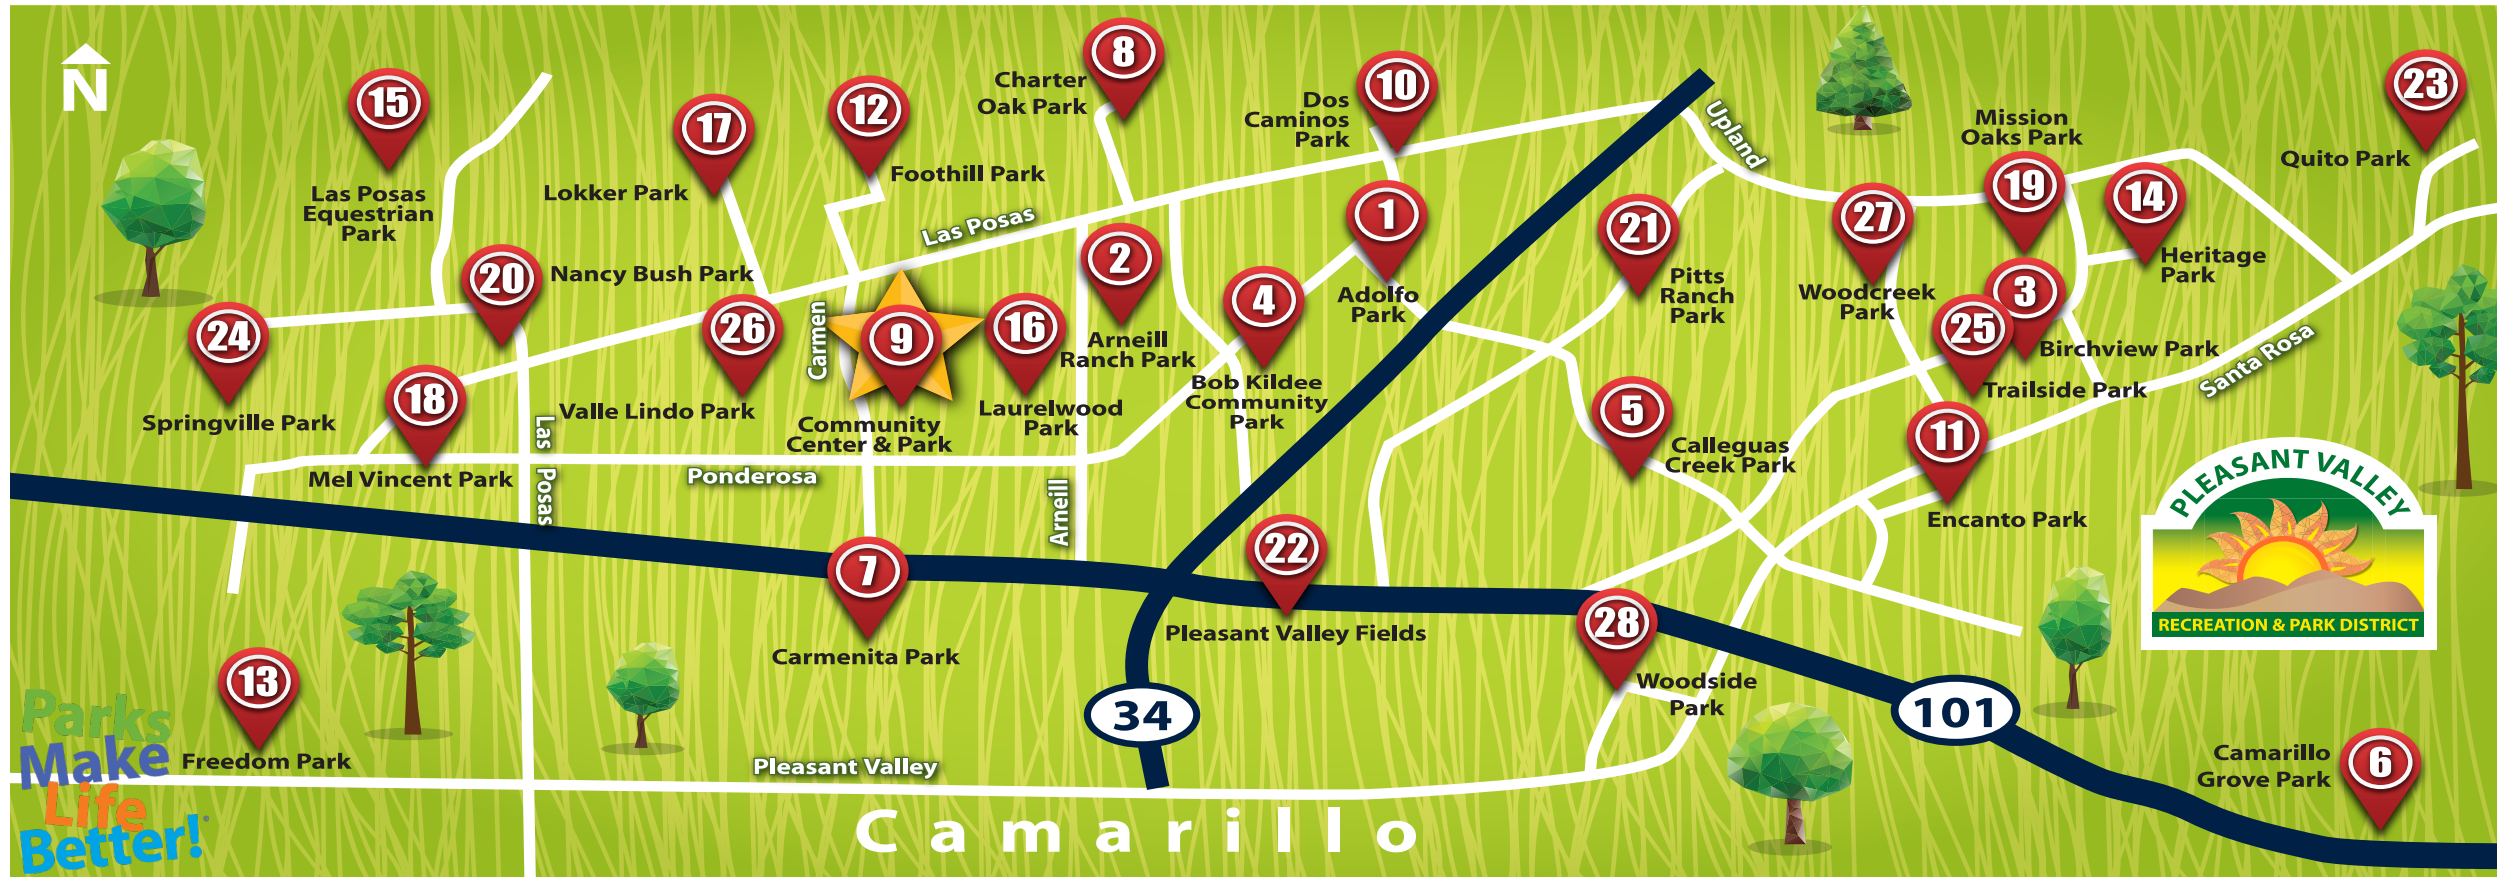

## Map Key

- Amphitheater
- Aquatic Center
- Basketball Courts
- BBQ
- BMX Track
- Dog Park
- Drinking Fountain
- Equestrian Arena
- Fitness Equipment
- Handball Courts
- Hiking Trails
- Horseshoe Pit
- Inline Hockey
- Lighted Sports Fields
- Nature Center
- Open Area
- Pickleball Courts
- Picnic Tables
- Play Equipment
- Preschool Building
- R/C Track
- Rentable Facility
- Reservable Picnic Shelter
- Restrooms
- Senior Center
- Skate Park
- Tennis Courts
- Volleyball
- Walking Track

- 1 ADOLFO PARK**  
3601 Adolfo Rd.
- 2 ARNEILL RANCH PARK**  
1301 Sweetwater Ave.
- 3 BIRCHVIEW PARK**  
5564 Laurel Ridge Lane
- 4 BOB KILDEE COMMUNITY PARK**  
1030 Temple Ave.
- 5 CALLEGUAS CREEK PARK**  
675 Avenida Valencia

- 6 CAMARILLO GROVE PARK**  
6968 Camarillo Springs Rd.
- 7 CARMENITA PARK**  
1506 Sevilla St.
- 8 CHARTER OAK PARK**  
325 Charter Oak Dr.
- 9 COMMUNITY CENTER PARK**  
1605 E. Burnley St.
- 10 DOS CAMINOS PARK**  
2198 N. Ponderosa Rd.

- 11 ENCANTO PARK**  
5300 Avenida Encanto
- 12 FOOTHILL PARK**  
1501 Cranbrook
- 13 FREEDOM PARK**  
224 Willis/275 Pleasant Valley Rd.
- 14 HERITAGE PARK**  
1630 Heritage Trail
- 15 LAS POSAS EQUESTRIAN PARK**  
2084 Via Veneto
- 16 LAURELWOOD PARK**  
2127 Dexter