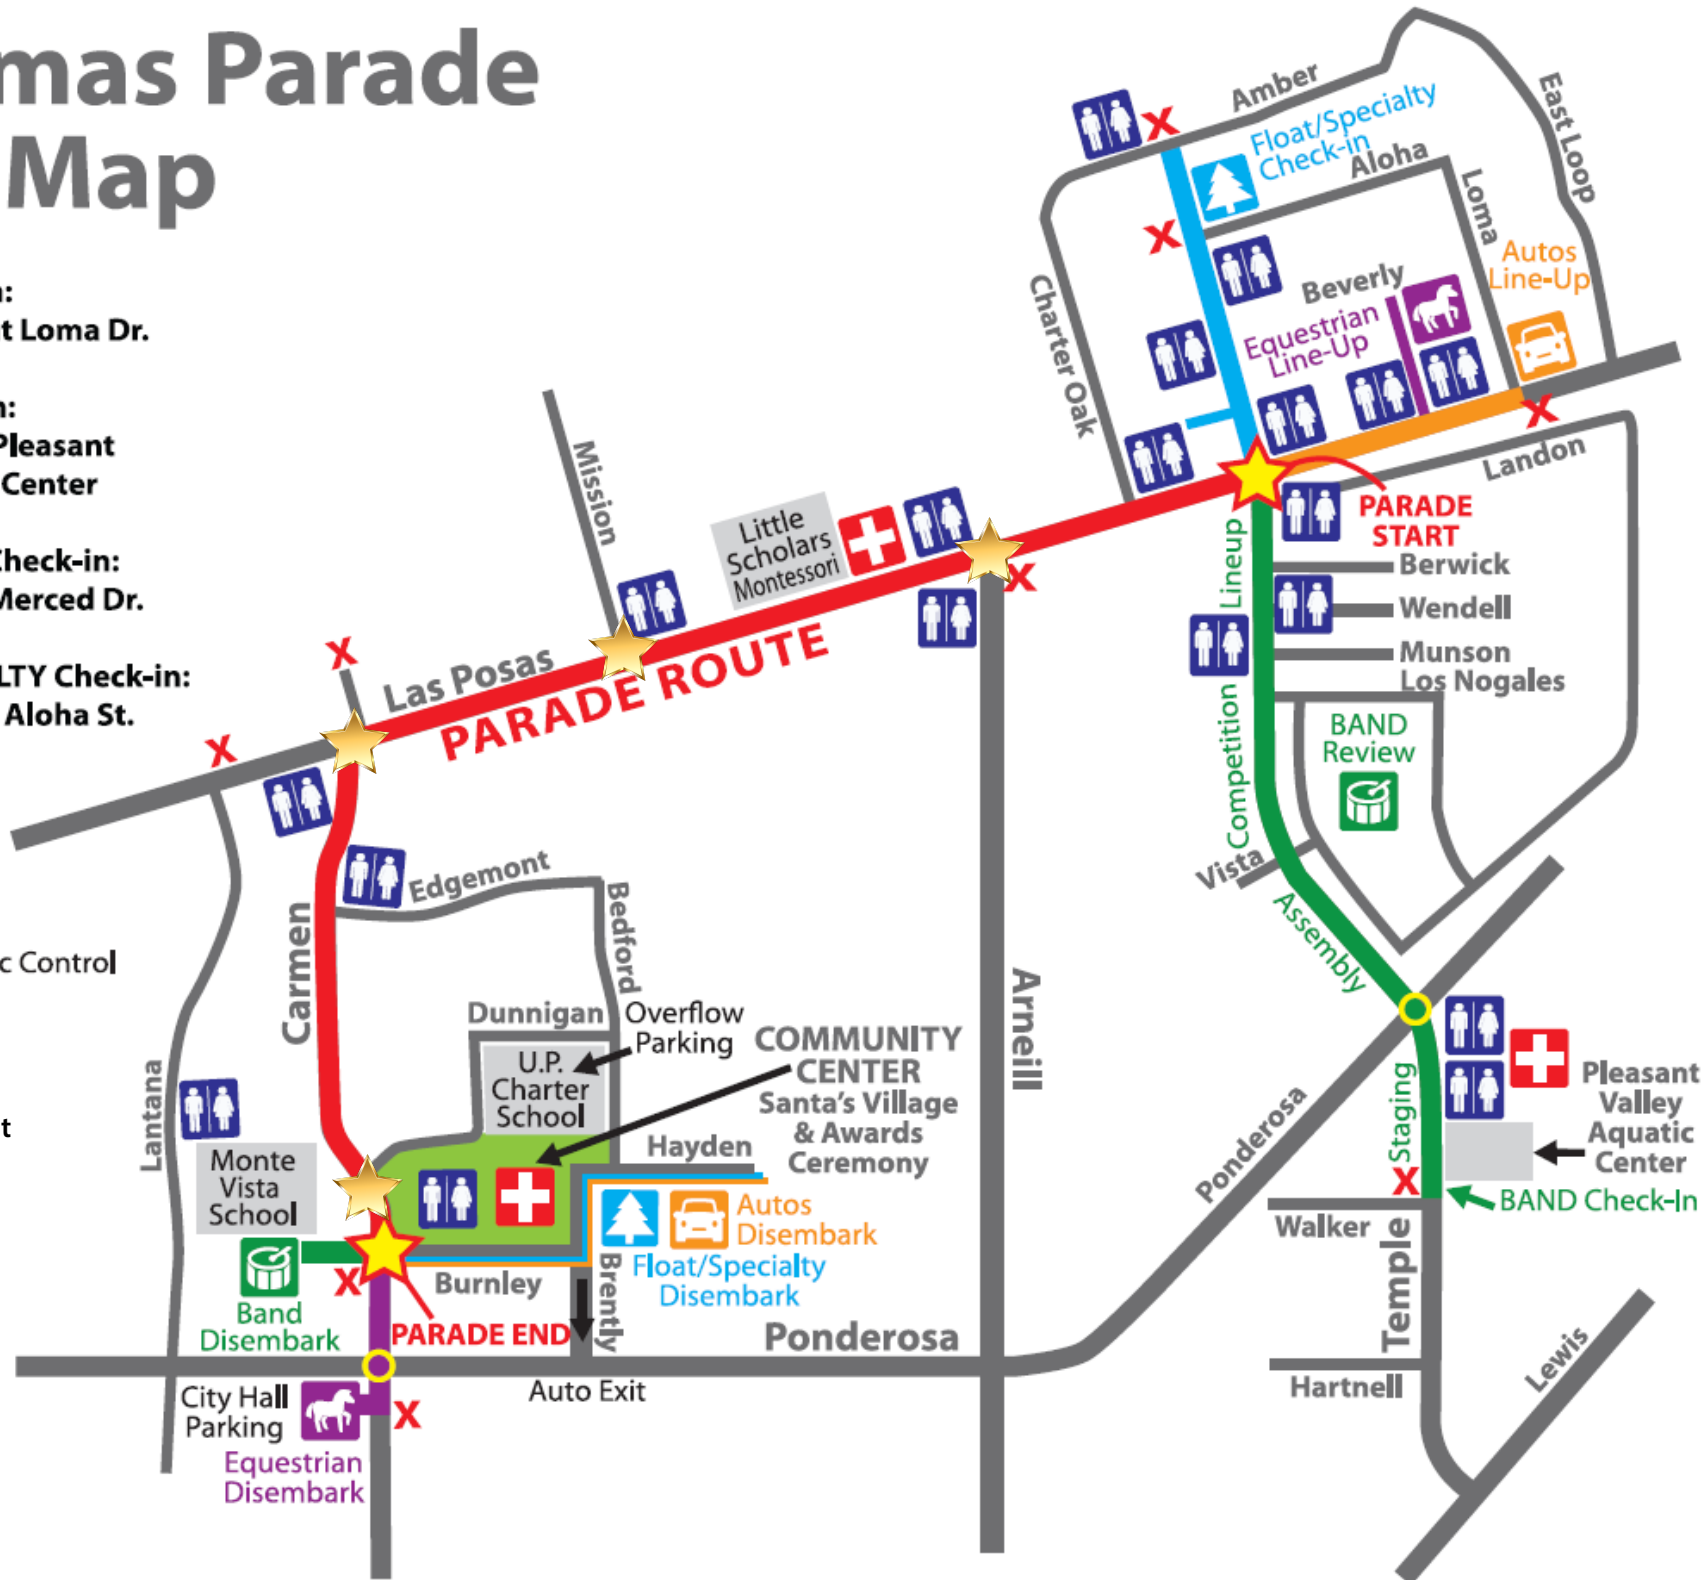

# Christmas Parade Route Map

 **AUTO Check-in:**  
Las Posas Rd. at Loma Dr.

 **BAND Check-in:**  
Parking lot of Pleasant Valley Aquatic Center

 **EQUESTRIAN Check-in:**  
Beverly Dr. at Merced Dr.

 **FLOAT/SPECIALTY Check-in:**  
Temple Ave. at Aloha St.

 Restroom

 First Aid

 Intermittent Traffic Control

 Road Closure

 Performance Point